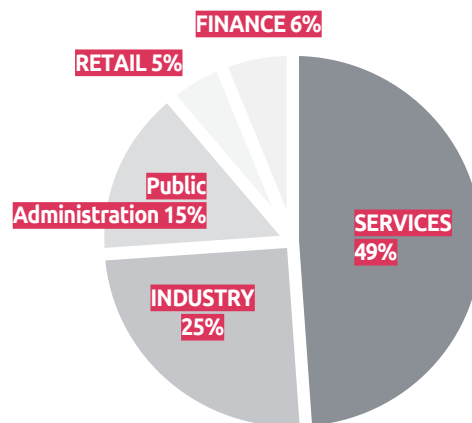

Database

and E-mail marketing

380.000 / **140.000** / **32.000**
Profiles / Profiles with e-mail address / Profiles with fax number

End Users

Personal profiles with e-mail

SERVICES	43.605	49%
INDUSTRY	20.682	25%
PUBLIC ADMINISTRATION	16.000	15%
RETAIL	4.749	5%
FINANCE	6.676	6%

PUBLIC ADMINISTRATION SECTOR: Local PA, Central PA, Education and research, Corporations and associations, Health care

FINANCE SECTOR: Banks, Insurances, Financial Companies, Holding Companies

Value Chain

E-mail Marketing

15,3

Average rate of e-mail opening